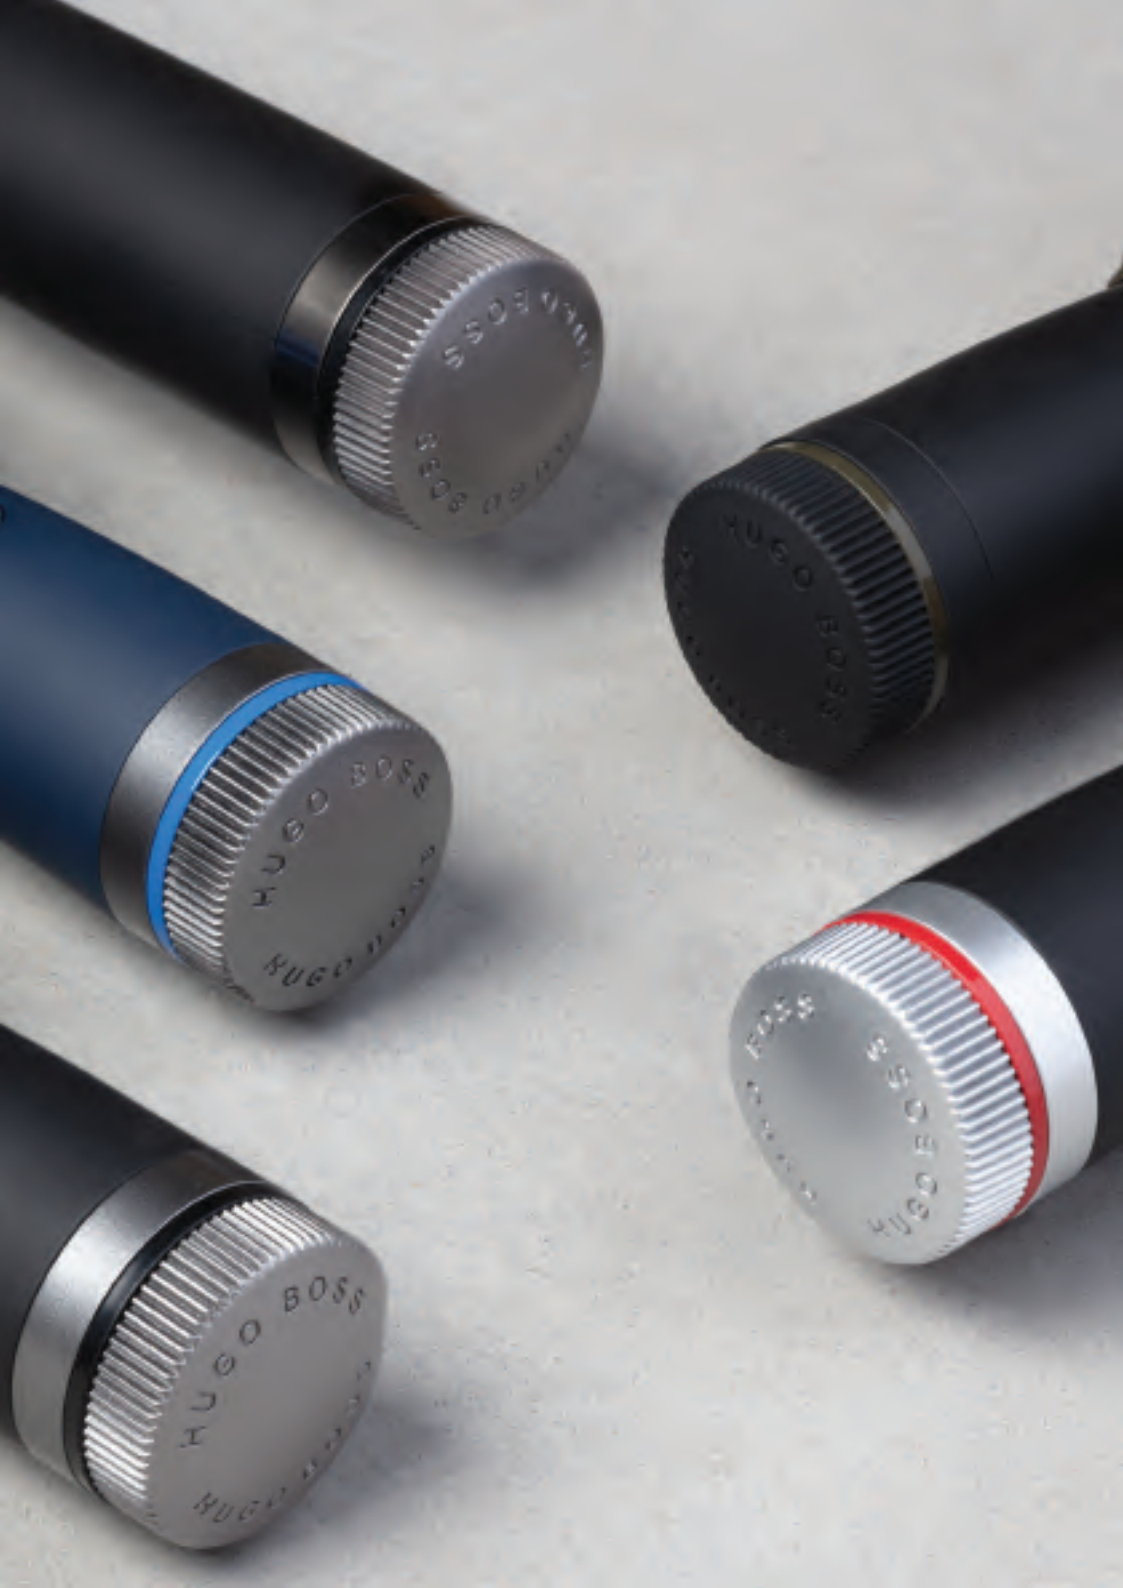

Set HSG5904 + HSG5905  
Incl. packaging 'HUGO BOSS' (HBS500)  
EAN. 5420056135870

**Grid**  
Key ring

**HAK524**

Incl. packaging 'HUGO BOSS' (HBA500)  
16 x 2.5 x 50 / Ring: 27 mm  
EAN. 5420056134491

**NEW** **Gear Black**  
Umbrella