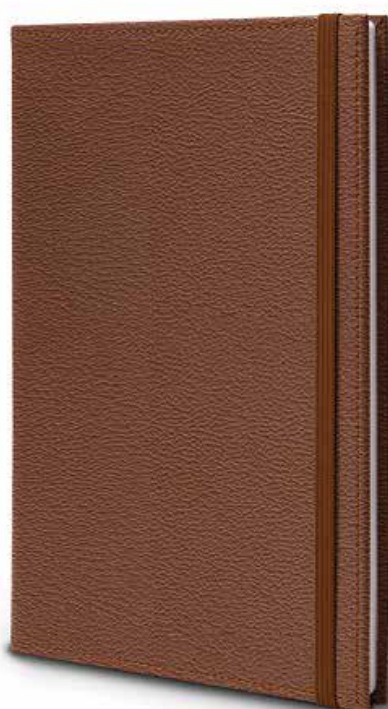

Carnet de Notes

/Notebooks

Carnet De Notes - Format A5
Notebook - A5 Format
/sku.OS2053

Dimension Couverture : 14.5 x 21.5 cm
Cover Dimension : 14.5 x 21.5 cm

Sheet Dimension : 13 x 21 cm
Dimension Feuille : 13 x 21 cm