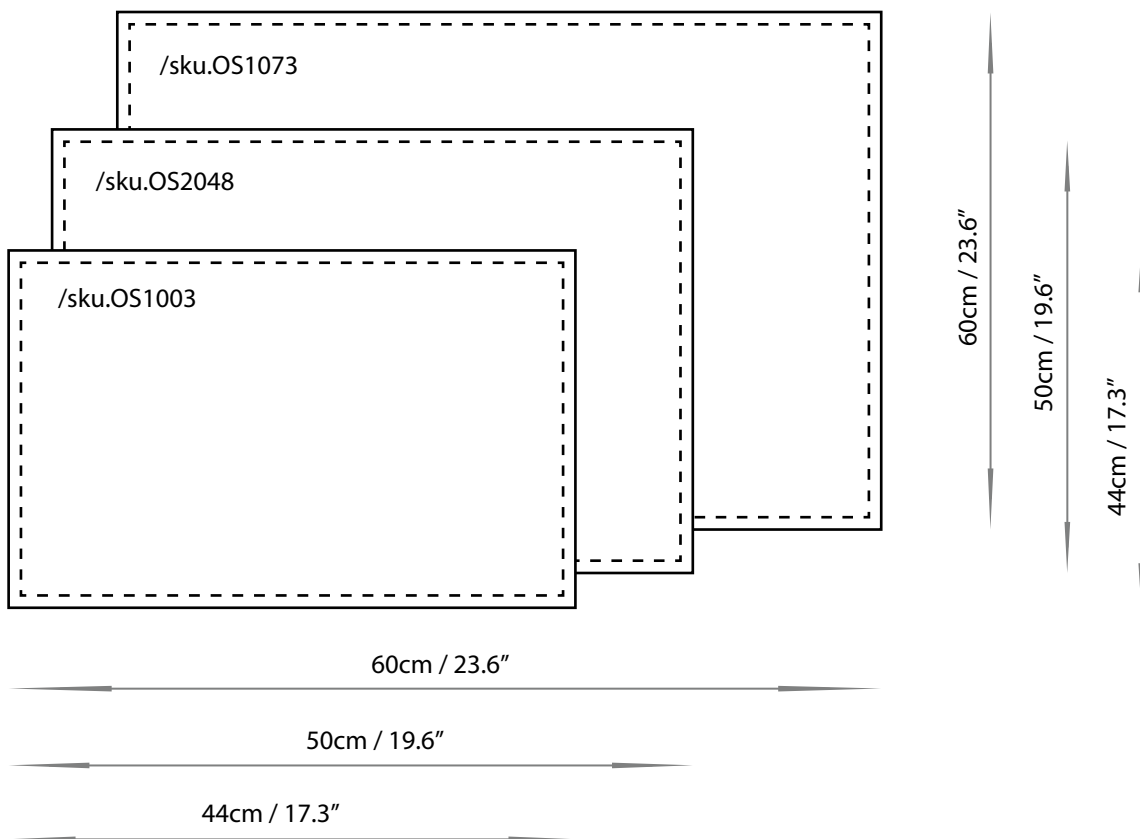

Dimensions ferme : 3.3" x 4.1"  
Size closed: 3.3" x 4.1"

Dimension ouverte : 6.9" x 4.1"  
Size open: 6.9" x 4.1"

# Sous-Main Rigide

/Rigid Desk Pad

/sku.OS1073  
Dimensions: 60 x 40 cm  
Dimensions: 23.6 x 15.7 inches

# *Tapis de Souris*

*/Mouse Pad*

/sku.OS1010

Dimensions: 19 x 6 x 3.5 cm

Dimensions: 7.5 x 2.4 x 1.4 inches

Dimensions fermé: 18x24 cm  
Closed dimension: 7.1 x 9.4 inches

Porte-documents A4 languette aimantée  
A4 portfolio with loop  
/sku.OS1070  
Dimension fermé : 24.5 x 31.5 cm  
Size close: 9.6 x 12.4 inches